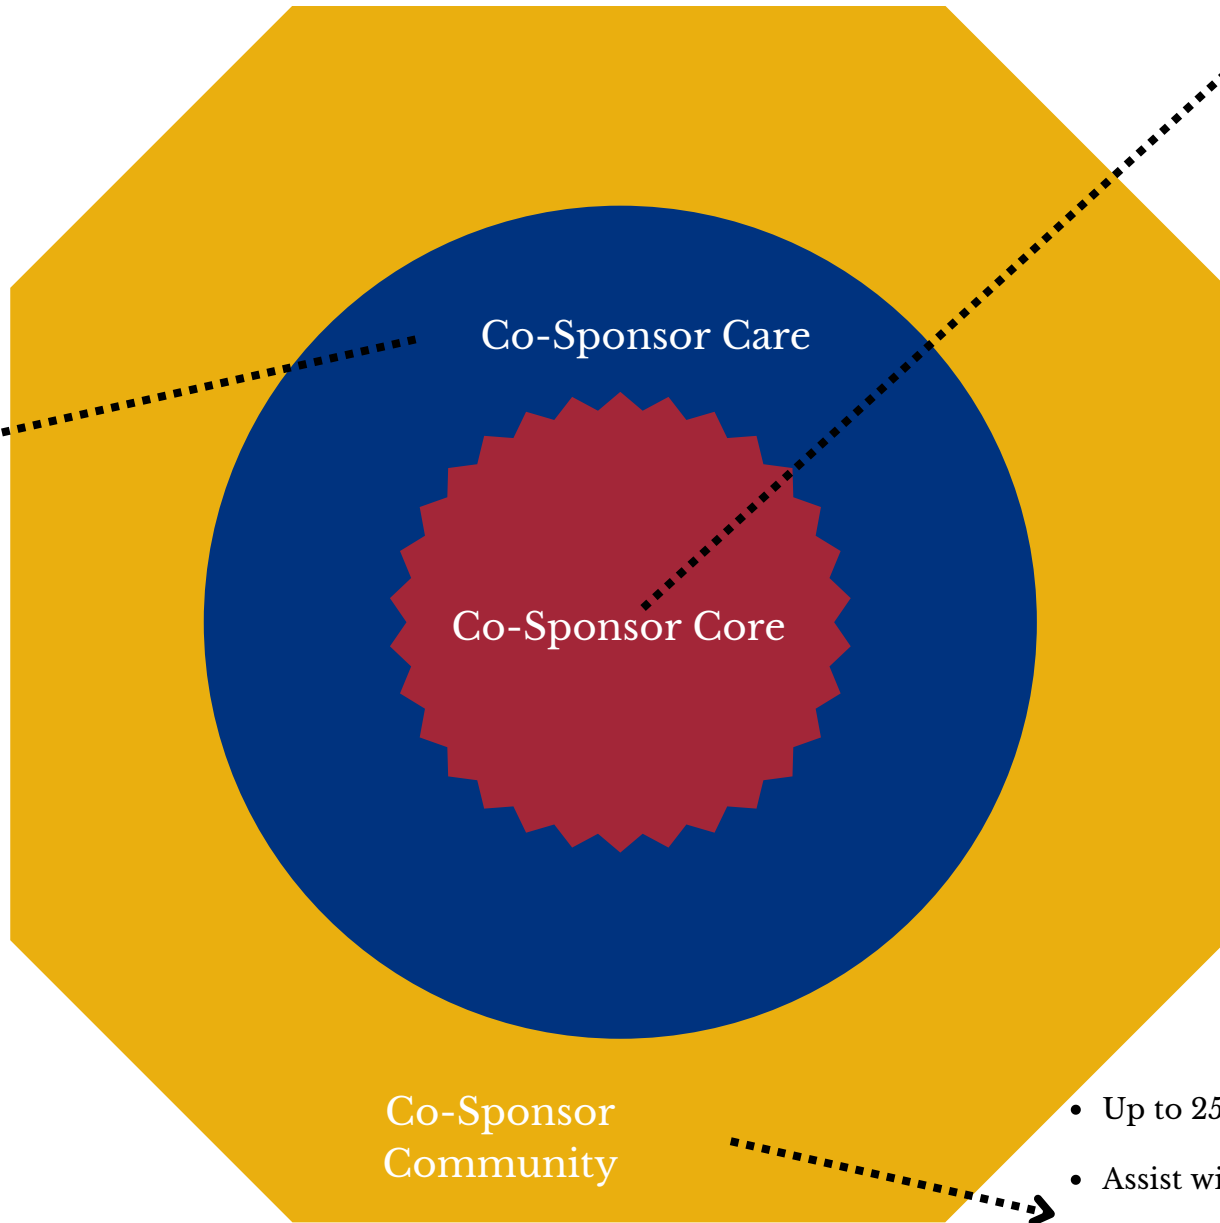

- 5-10 Members
- Behind the scenes support
- Provide support to Co-Sponsor Core.
- Do not interact with clients

Co-Sponsor Care

Co-Sponsor Core

Co-Sponsor
Community

- 5-7 members
- Work with Staff
- Interacts with Clients
- Full Volunteer Onboarding and Training.

- Up to 250 community members
- Assist with donations, connections, or financial support.
- Do not interact with clients.